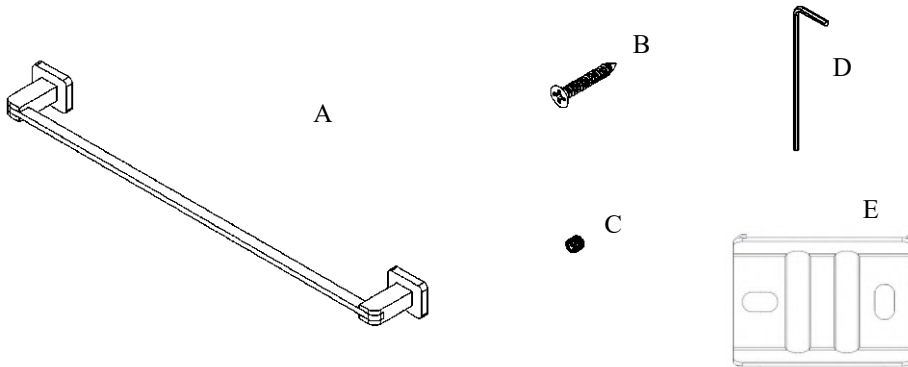

Exhilarating by Design

Volkano Spark 24" Towel Bar Installation Guide

Code: V64153, V64155

Parts Included	QTY
A - Towel Bar	1
B - Screw	4
C - Set Screw	2
D - Allen Key	1
E - Bracket	2

Model #	Description	Finish	Weight (lb)	WxHxD (mm)	WxHxD (Inches)	Metal Type
V64153	Spark 24" Towel Bar	Chrome	1.694	631 x 45 x 71	24.8 x 1.75 x 2.75	Brass
V64155	Spark 24" Towel Bar	Matte Black	1.694	631 x 45 x 71	24.8 x 1.75 x 2.75	Brass